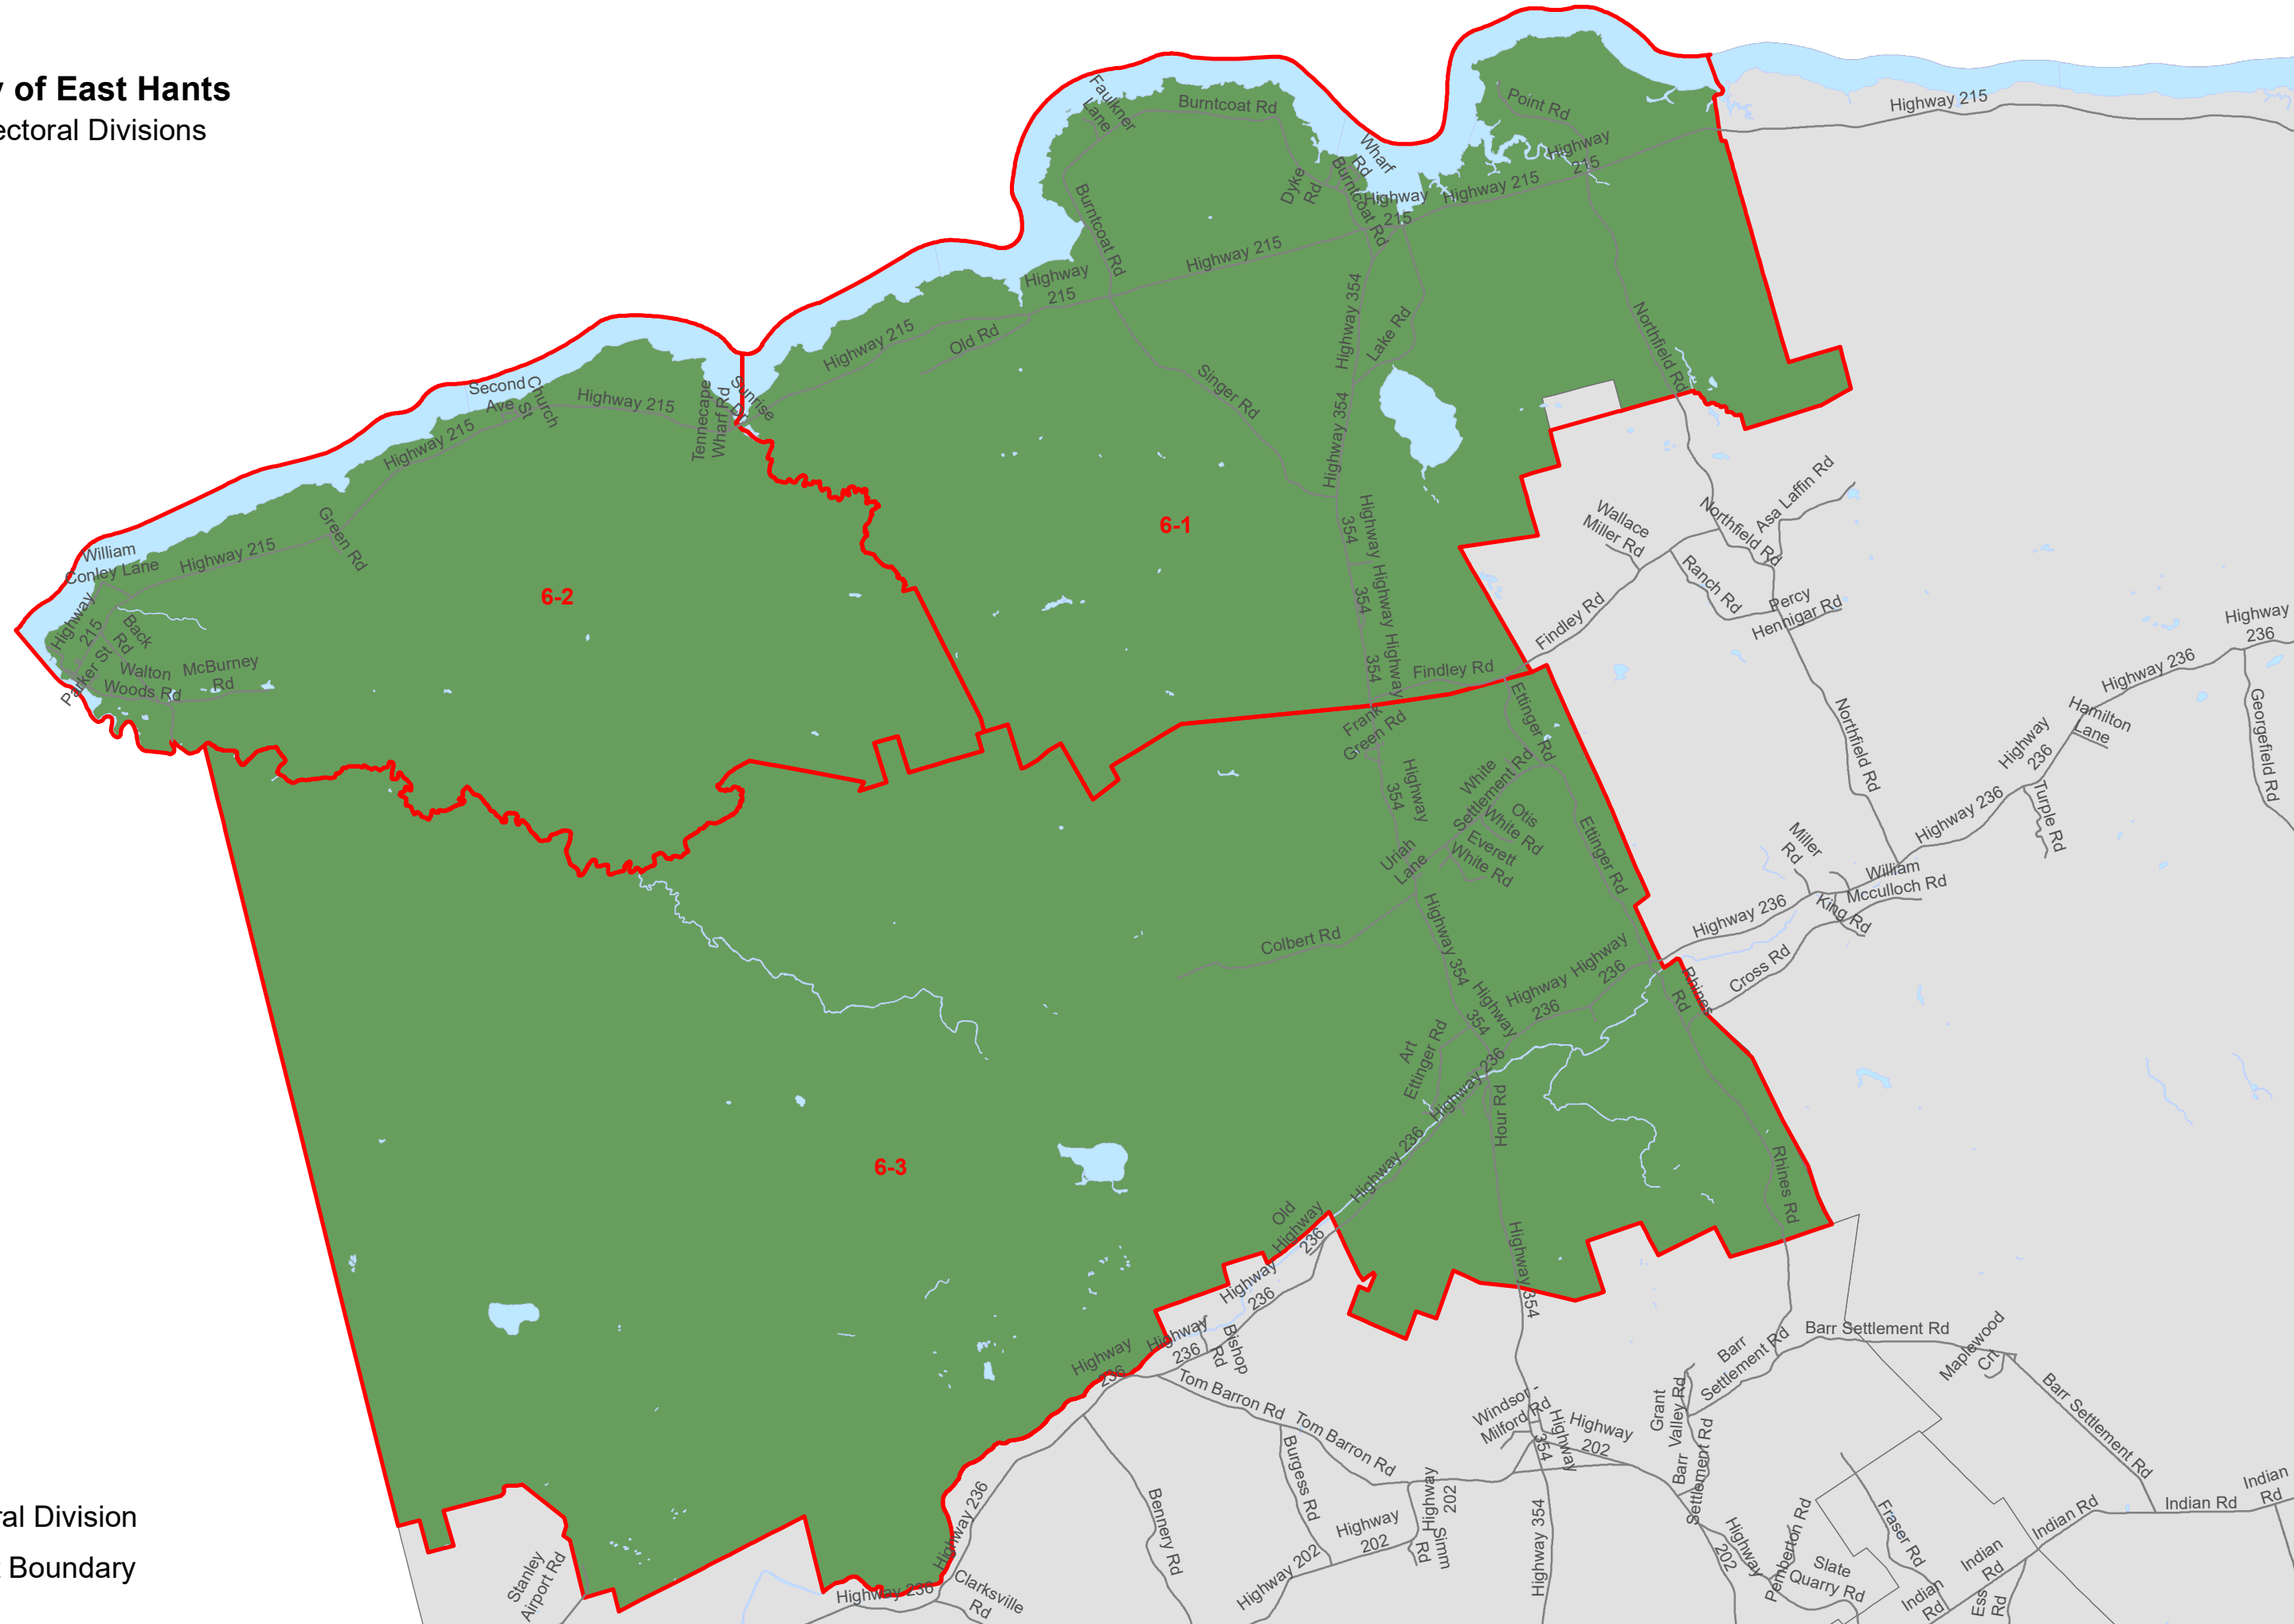

# Municipality of East Hants

## District 6 - Electoral Divisions

-  Electoral Division
-  District Boundary