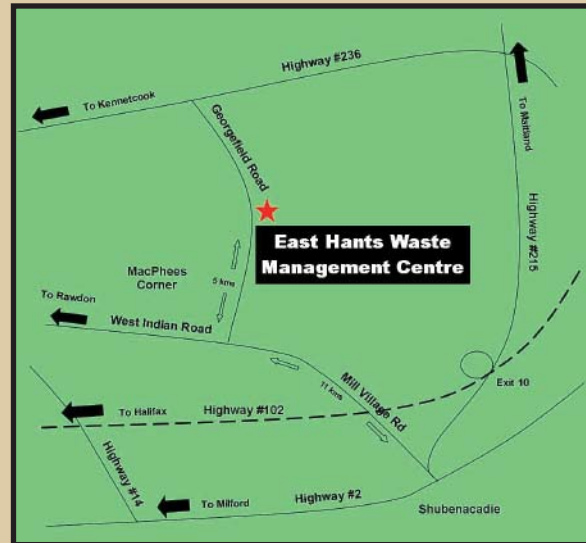

Household Hazardous Waste Depot

The Municipality accepts Household Hazardous Waste at our HHW Depot at the Waste Management Centre. This service is **FREE** for any resident of East Hants.

Acceptable material includes:

- household cleaners
- pool chemicals
- herbicides, pesticides
- gasoline, waste oil
- anti-freeze
- propane tanks
- household and car batteries
- paints, stains and aerosols
- acids, bases

We are unable to accept:

- commercial waste
- infectious waste
- explosives
- radioactive materials
- pathological waste
- waste from outside East Hants

Dry, empty paint cans with the lid off can be placed in your household garbage. Leftover paint can be dropped off at the HHW Depot or can be taken to:

Elmsdale ENVIRO-DEPOT™

75 Park Road, Elmsdale
902-883-8000

Meehan's ENVIRO-DEPOT™

4265 Highway #14, Upper Rawdon
902-632-2543

Directions to the Waste Management Centre

There is no tipping fee for sorted household waste brought to the Waste Management Centre by residents of East Hants.

For further information on the East Hants Waste Management Centre, please contact:

Municipality of East Hants

Department of Operational Services
PO Box 190, Shubenacadie
Nova Scotia CANADA B0N 2H0
902-758-2299
www.easthants.ca
info@easthants.ca

Municipality
of East Hants